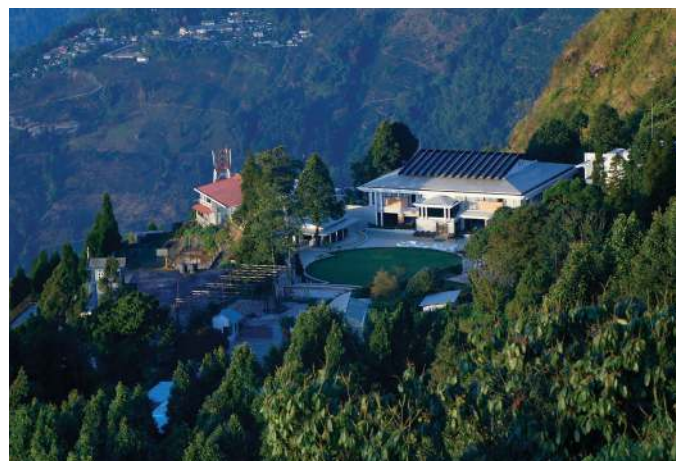

LOCATION

Kurseong is a hill station and sub-divisional town in the Darjeeling district of the Indian state of West Bengal. Located at an altitude of 6,500 ft, Kurseong is 32 kilometres (20 mi) from Darjeeling and has a pleasant climate throughout the year.

Distance and time from airport - 1 hr

Distance and time from Railway Station - 1 hr 30 min
(In normal traffic conditions)

PLACES TO VISIT KURSEONG:

- Ambotia Shiva Mandir
- Giddapahar Mandir
- Eagle Craig
- Makaibari Tea Estate
- Deer park
- Dowhill Museum
- Chimney
- Deurali
- Netaji Museum
- Rock Garden
- St Mary's Grotto
- Singell Tea Estate

ACCOMODATION: (ROOMS)

Rooms are designed keeping in mind our guest's love for tradition and it is seamlessly blended with the modern amenities of the room. The view of the lush green woods of the Shivaliks can be relished while reading or sipping a cup of hot coffee by the window in the room.

Executive Valley View (28 sqm) : 15 Rooms

Heritage deluxe (32 sqm) : 11 Rooms

Suites (42 sqm) : 9 Rooms

ACCOMODATION: (GUEST ROOMS FEATURES)

- Air conditioning (Heating as well as Cooling) with individual control units
- IDD telephone
- Fully stocked Mini bar
- 40" LED TV with 24 hour HD satellite channels
- Private electronic in-room safe
- Free WI-FI internet
- Tea and coffee making facilities
- Hair dryer
- Iron and ironing board (available upon request)

VALUE SERVICES

- Flexi Breakfast
- When the arrival time is advised a minimum of 48 hours prior.
- Free Internet access
- Laundry at cost

OTHER SERVICES

- 24-hour room service
- Safety Deposit Locker
- Tour and excursion service
- Laundry service